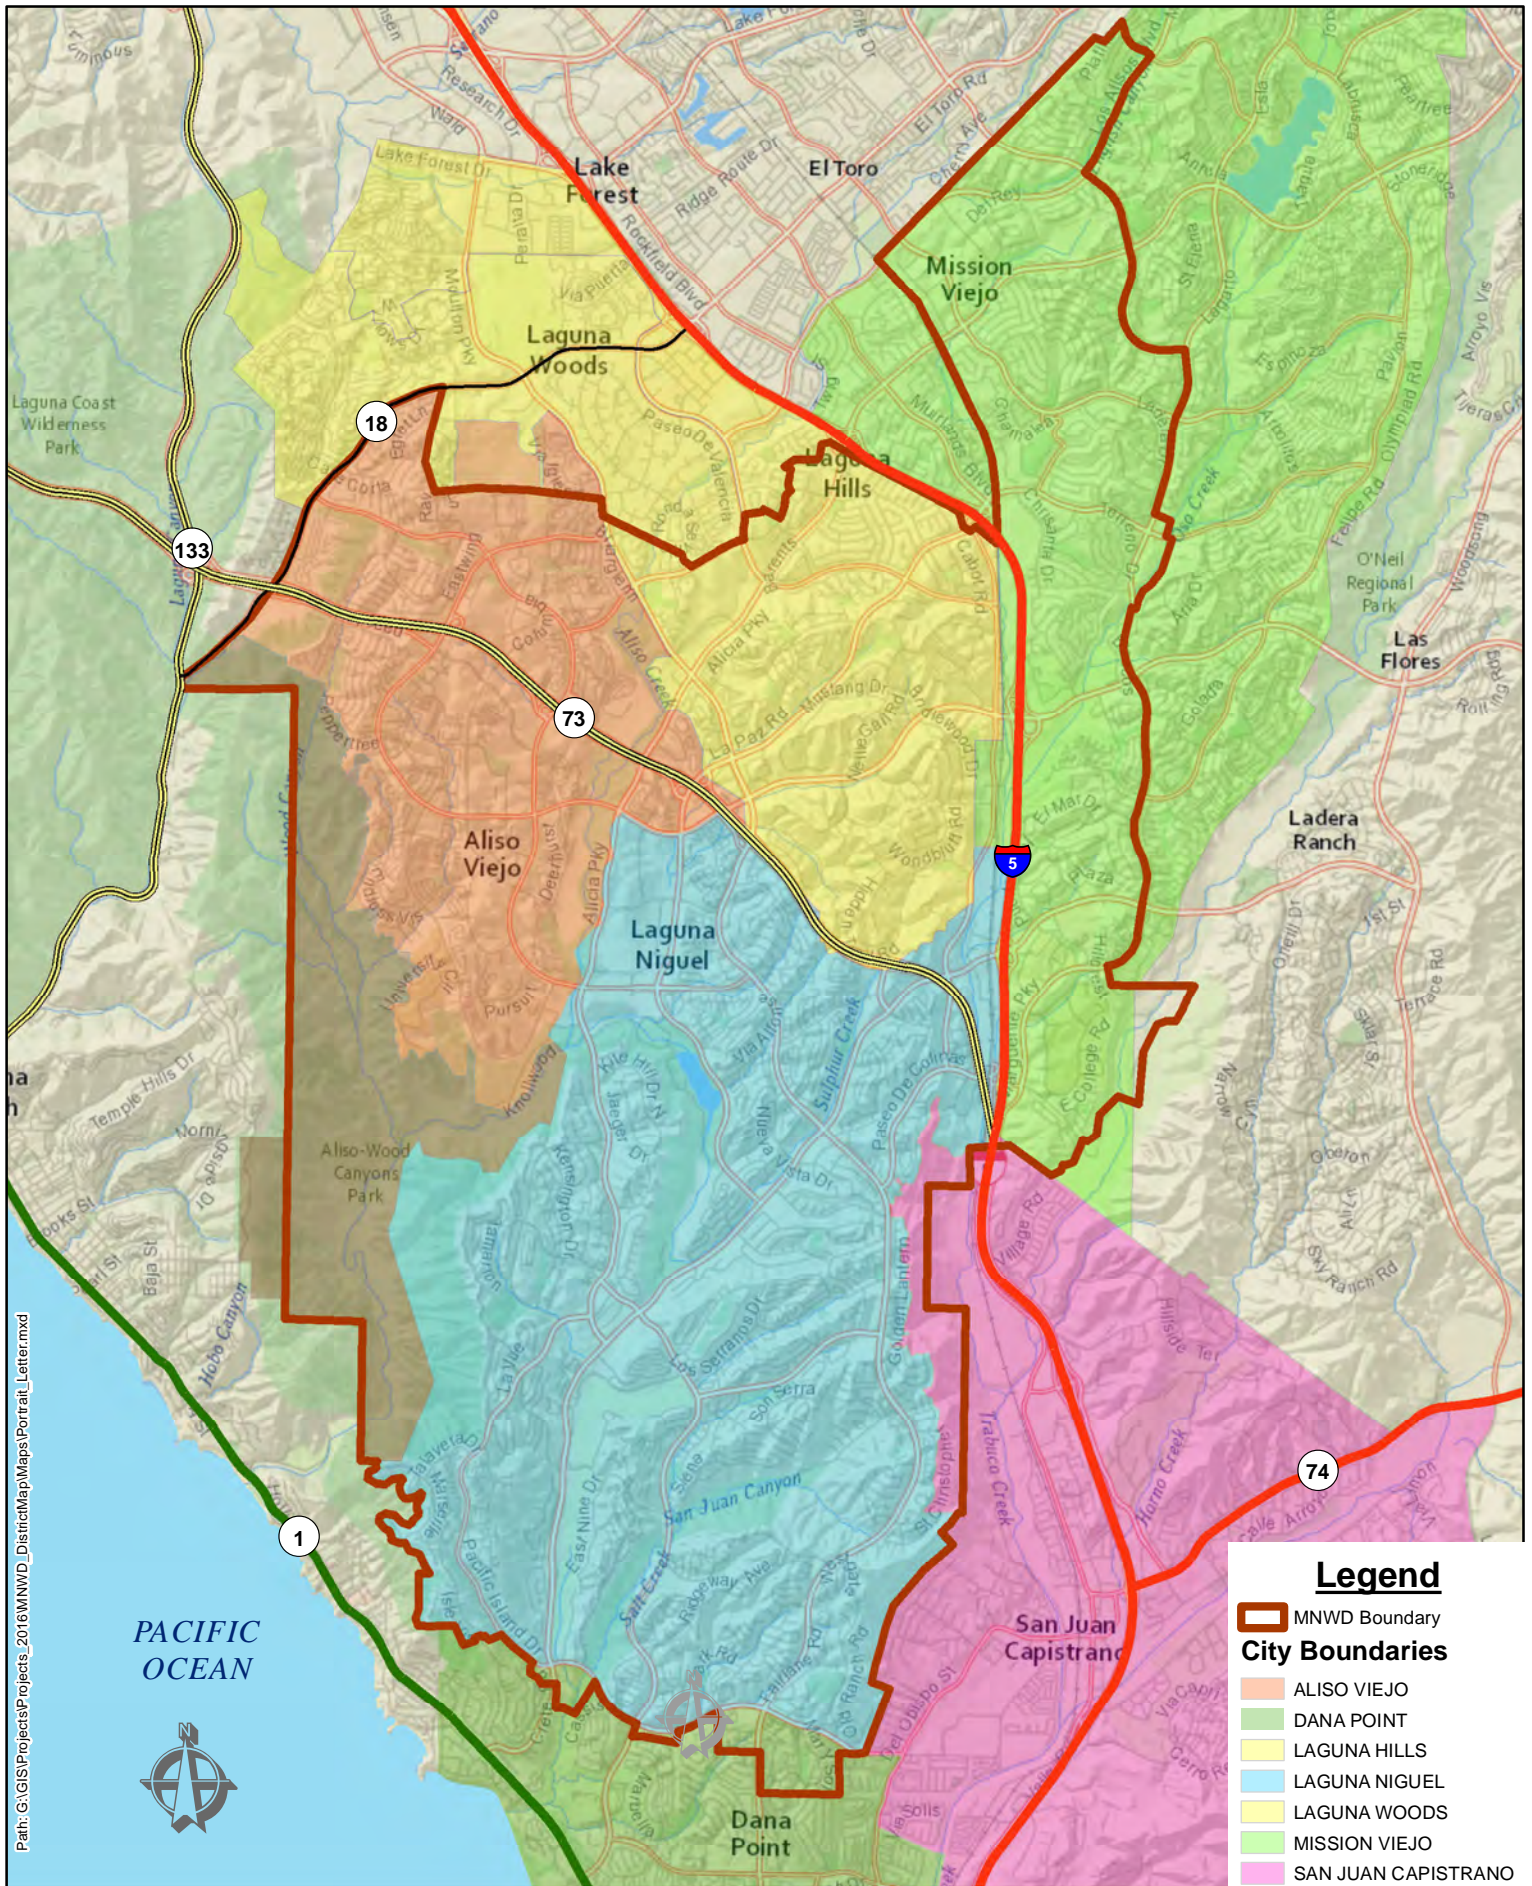

# MNWD Boundary Map w/ Cities Served

Path: G:\GIS\Projects\Projects\_2016\MNWD\_DistrictMap\Maps\Portrait\_Letter.mxd

PACIFIC OCEAN

**Legend**

-  MNWD Boundary
- City Boundaries**
-  ALISO VIEJO
-  DANA POINT
-  LAGUNA HILLS
-  LAGUNA NIGUEL
-  LAGUNA WOODS
-  MISSION VIEJO
-  SAN JUAN CAPISTRANO