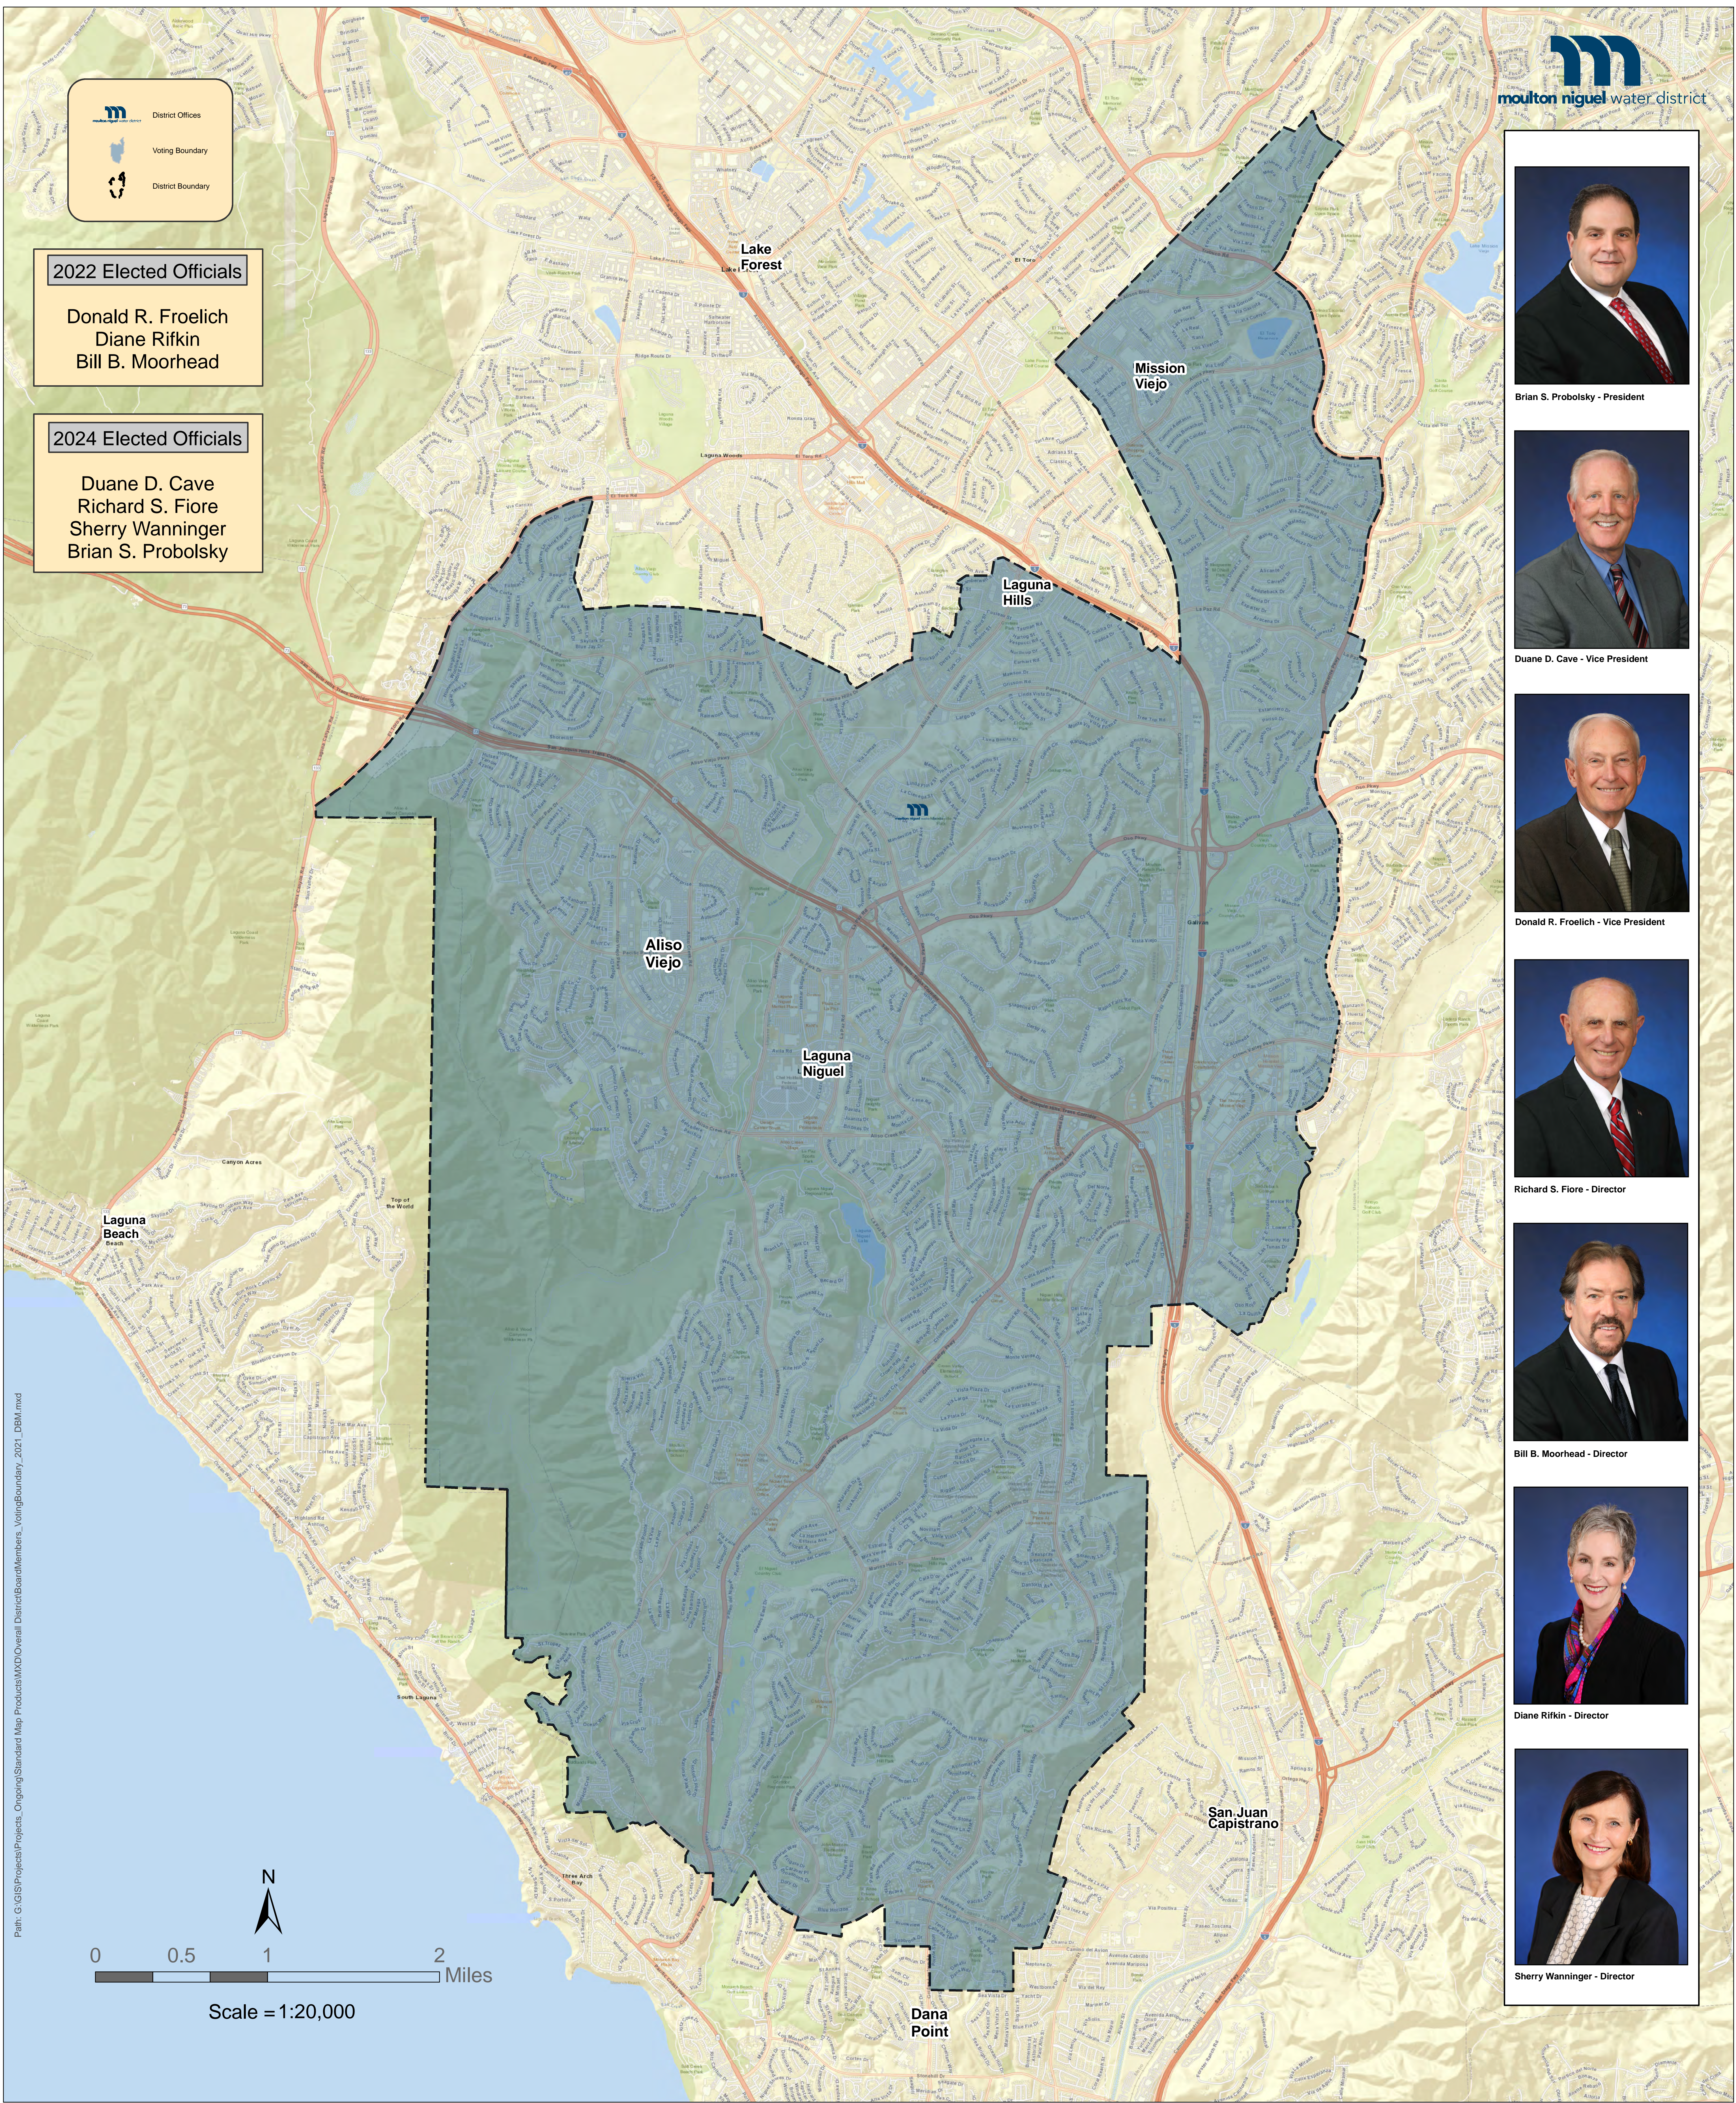

2021 - BOARD MEMBERS AND VOTING BOUNDARY

District Offices
Voting Boundary
District Boundary

2022 Elected Officials

Donald R. Froelich
Diane Rifkin
Bill B. Moorhead

2024 Elected Officials

Duane D. Cave
Richard S. Fiore
Sherry Wanninger
Brian S. Probsky

Scale = 1:20,000