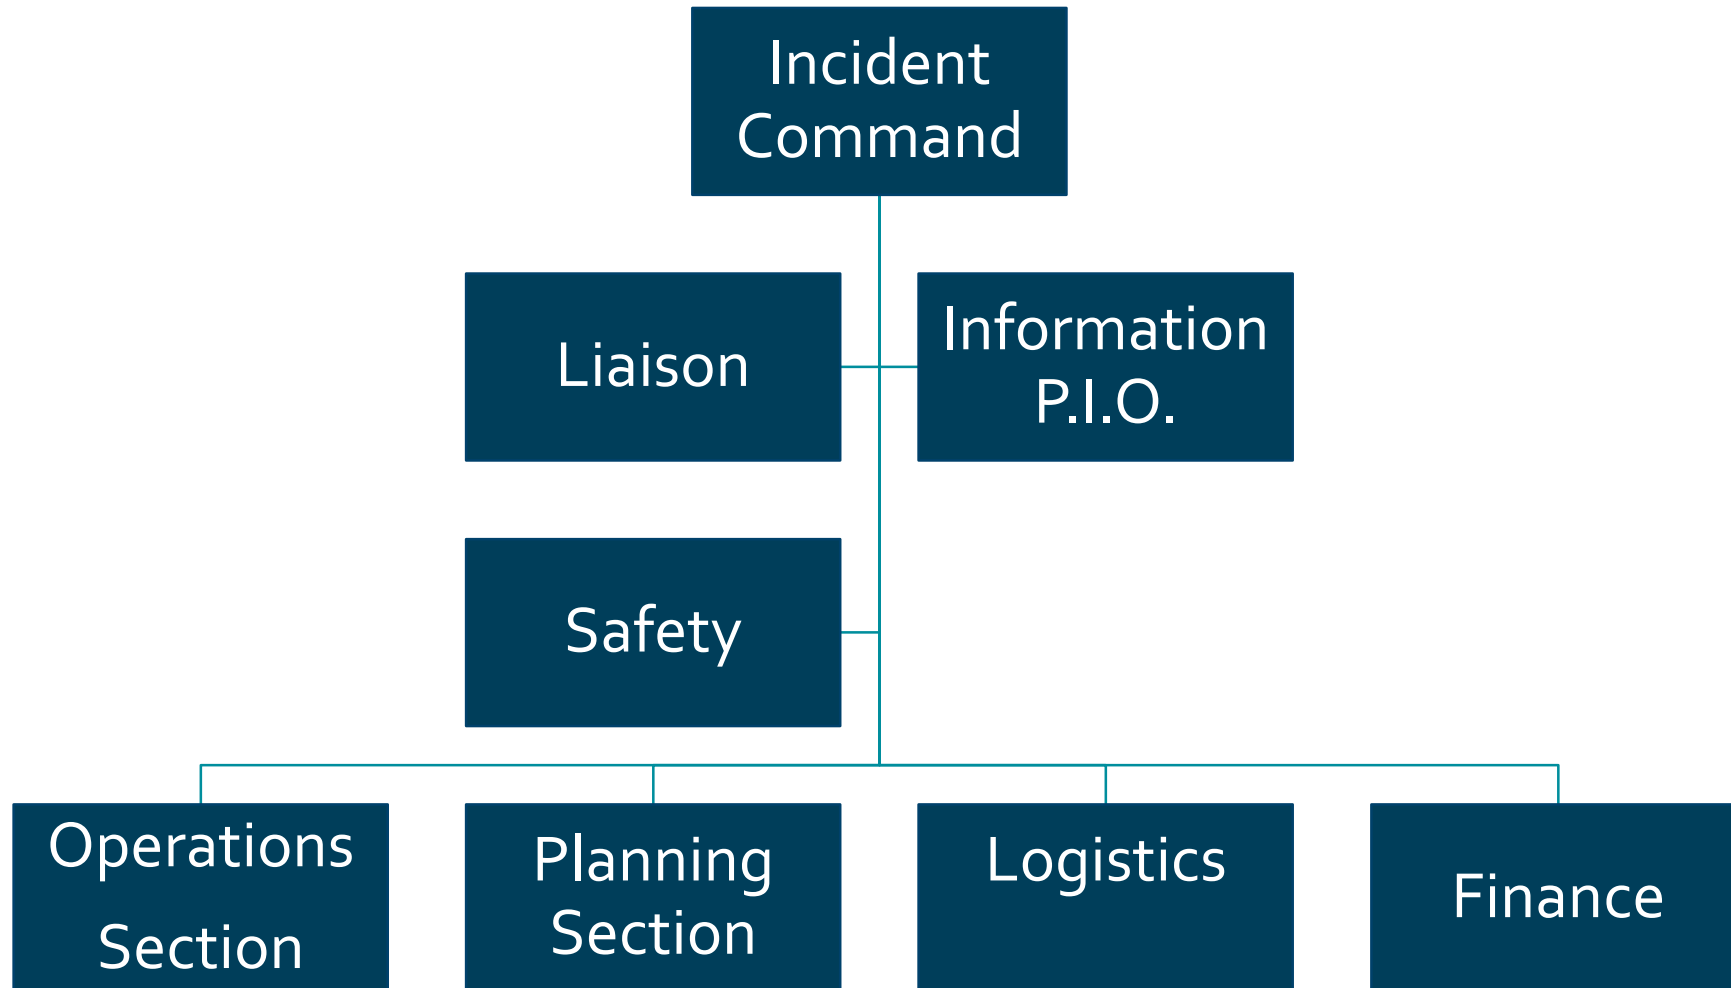

moulton niguel water district

EMERGENCY PREPARATION MNWD 2016

Existing Policy and Current Procedures

CALIFORNIA EMERGENCY RESPONSE AND MUTUAL AID STRUCTURE

- SEMS – Standardized Emergency Management System
- NIMS – National Incident Management System
- CalWARN – California Water/Wastewater Agency Response
- WEROC – Water Emergency Response Organization or Orange County
- MNWD - Staff, Training and Resources

MOULTON NIGUEL WATER DISTRICT INCIDENT COMMAND ORGANIZATION CHART

2016 HOT TOPICS

- Commodity Point Of Distribution (POD) Centers
- Alert OC
- WEB EOC
- County Functional Exercise May 12, 2016
- Fuel Trailers
- Hazard Mitigation Plan Update 2018
- WEROC Functional Exercise POD's, September 29, 2016
- National Preparation Month, September