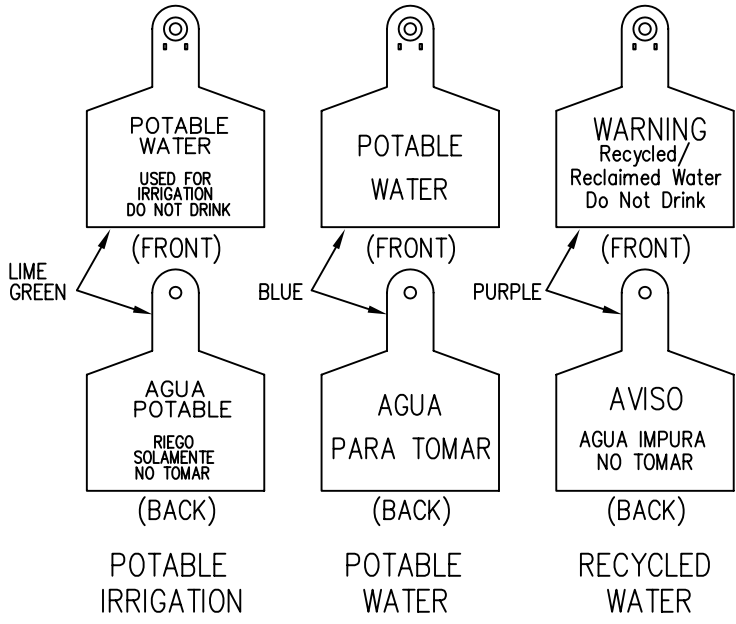

CONTROLLER ENCLOSURE LABEL

CONTROLLER ENCLOSURE LABEL

BLUE

GREEN

PURPLE

PIPING TAPES

NOTE: USE IDENTIFICATION MATERIALS ABOVE OR APPROVED EQUALS.